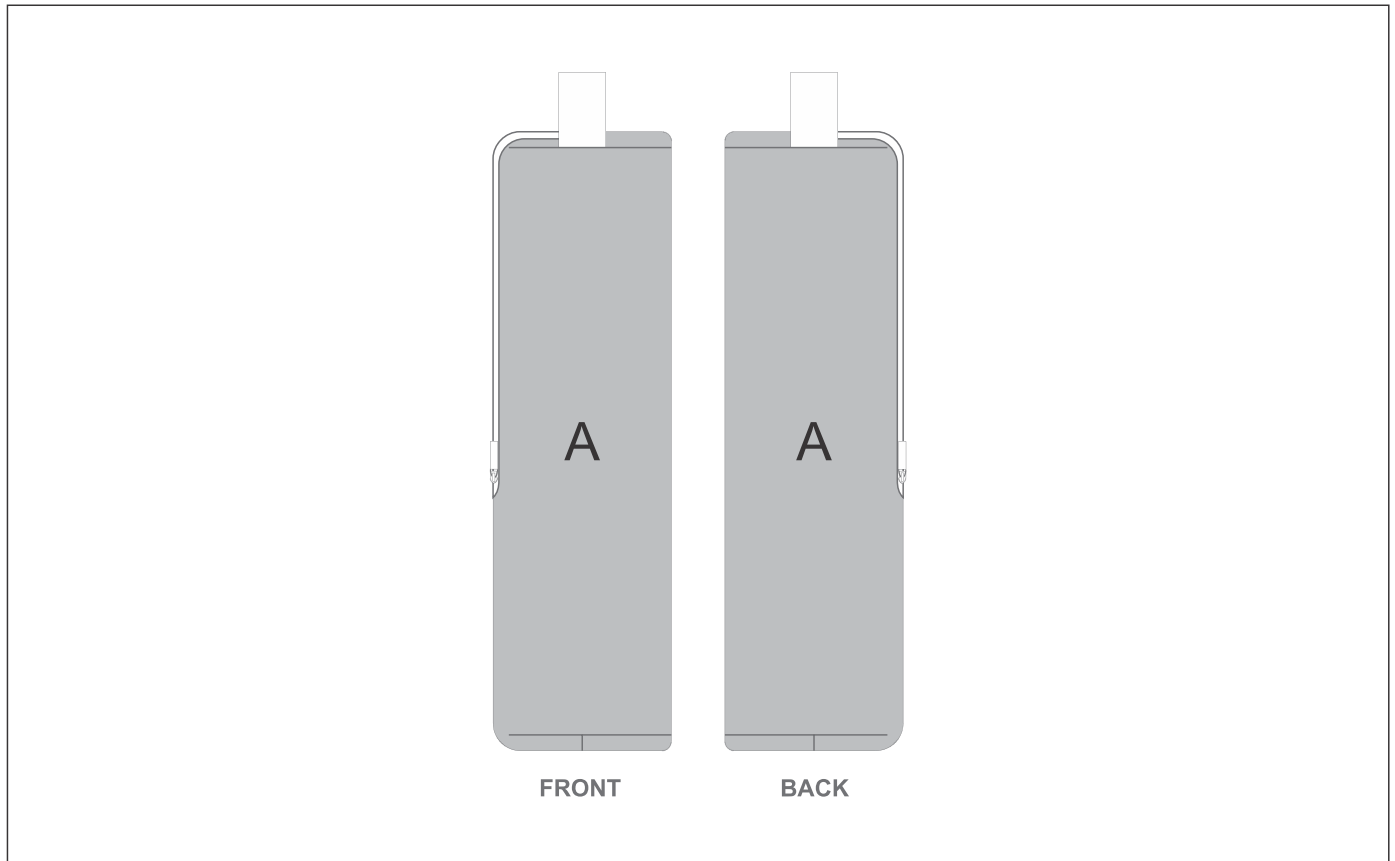

SG-HP-113-G

PPS Hoppla Robertson Neoprene Wine Cooler

Need to know:

- Includes 1-Position Sublimation (setup fees apply)
- **Please Note: We cannot guarantee 100% logo Alignment on all Brandable Panels.**
- **NB: Please note that Neoprene material is not conducive to having predominantly white back grounds due to the print transferring nature of the fabric and process used to complete the print. We always advise to have a background colour within the design as this mitigates the chances of material blemishes and ghosting of print.**

Branding Options:

Position A

1. Custom Sublimation A (CPSUB-A)

N/A

Size: 387mm wide x 425mm high